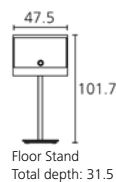

Article number EAN
68202B40 4011880120883

Colour options
■ Aluminium Silver

LOEWE.